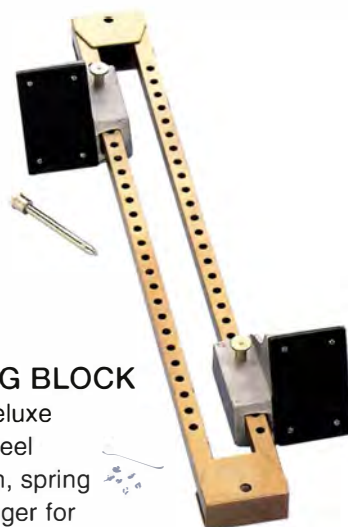

TALLY COUNTER
TC99 4 digit with finger ring, can be reset to zero with easy turn-off knob. 8.50 ea.

BATONS
BAT1 Aluminum, official size & weight, black, blue, gold, green, red and silver, pak 6, 4.00 ea.
PB2 Plastic, yellow, pak 12, 2.00 ea.