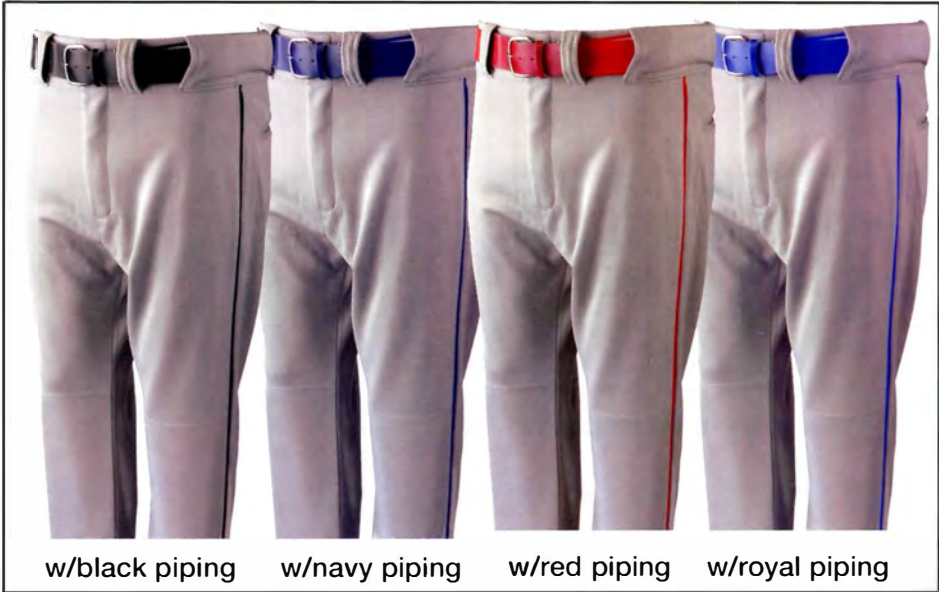

w/black piping

w/navy piping

w/red piping

w/royal piping