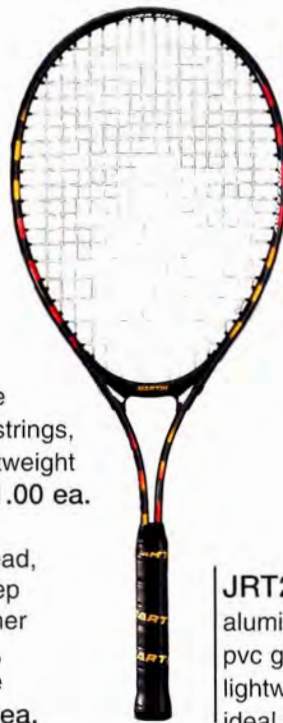

T111 Standard size head, aluminum frame, hi-sheep strings, PU sponge leather grip, assorted grip sizes, exceptional value for the money, ... 21.00 ea.

T113 Jr. Midsize aluminum, nylon strings, pvc grip, 24", lightweight and durable . . 21.00 ea.