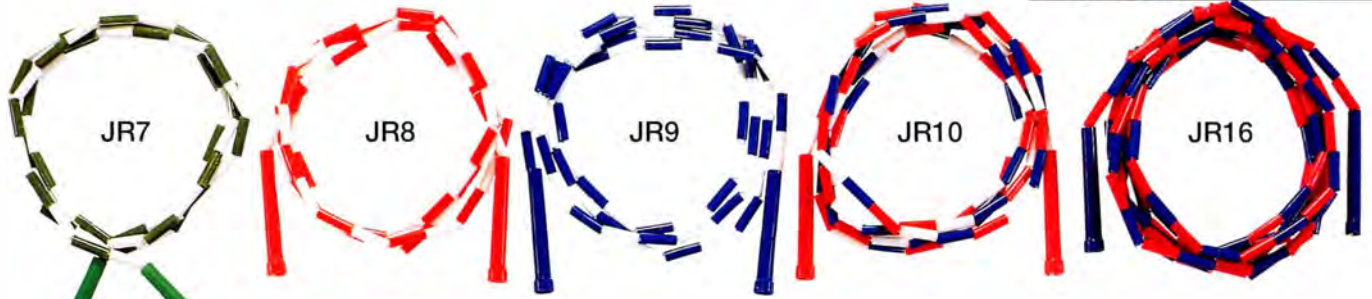

EXERCISE MAT

EM7224 Vinyl covered, blue/red reversible mat, 6' x 2' x 1" thick, washable, folds up for easy storage. 30.00 ea.

jump ropes

PLASTIC

Unbreakable sections,
heavy nylon jump rope . . . pak 12.

JR7	7'	2.60 ea.	JR10	10'	3.40 ea.
JR8	8'	2.90 ea.	JR16	16'	5.00 ea.
JR9	9'	3.10 ea.			