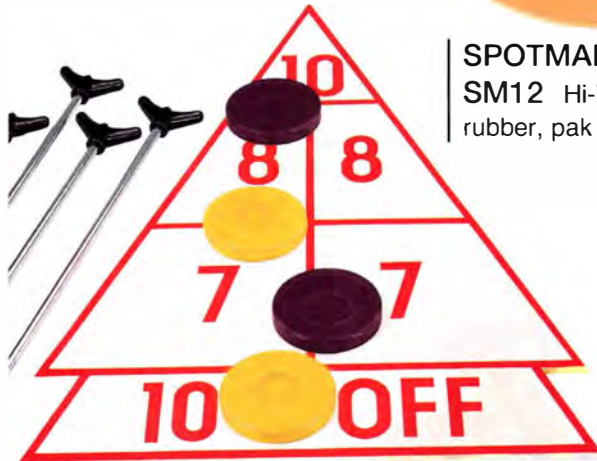

SHUFFLEBOARD

SM12

SPOTMARKER

SM12 Hi-Visibility, 9" orange rubber, pak 12. .... 2.80 ea.