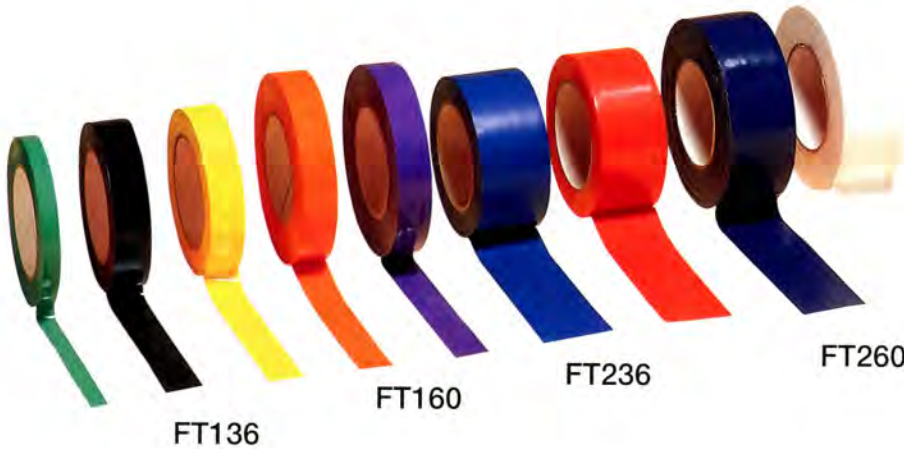

WRIST LANYARDS

- WLD6 Heavy nylon with metal swivel & clip, black, pak 1 dz. . . . . 7.50 dz.

FLOOR MARKING TAPE

Heavy gauge, colored vinyl, black, navy, royal, green, orange, red, white and yellow.
FT160, FT260 Also available in purple.

- FT136 1 inch x 36 yards. . . 4.00 ea.
- FT236 2 inch x 36 yards. . . 7.60 ea.
- FT160 1 inch x 60 yards. . . 6.00 ea.
- FT260 2 inch x 60 yards. . 12.00 ea.