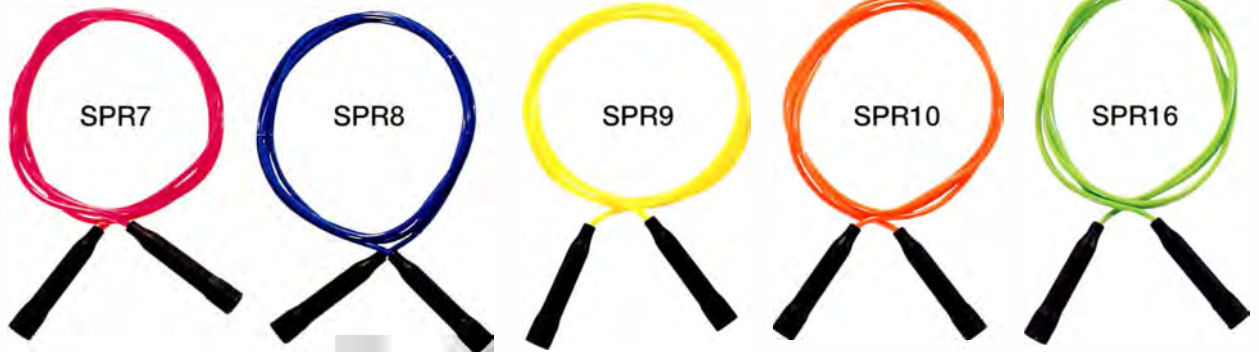

SPEED ROPES Vinyl rope with plastic shaped handles. . . pak 12.

SPR7	7'	2.50 ea.	SPR10	10'	3.10 ea.
SPR8	8'	2.70 ea.	SPR16	16'	4.50 ea.
SPR9	9'	2.90 ea.			

CHINESE JUMP ROPES - pak 12

(Not shown)

CH8	8', single loop elastic. . .	2.50 ea.
CH16	16', single loop elastic. . .	4.50 ea.