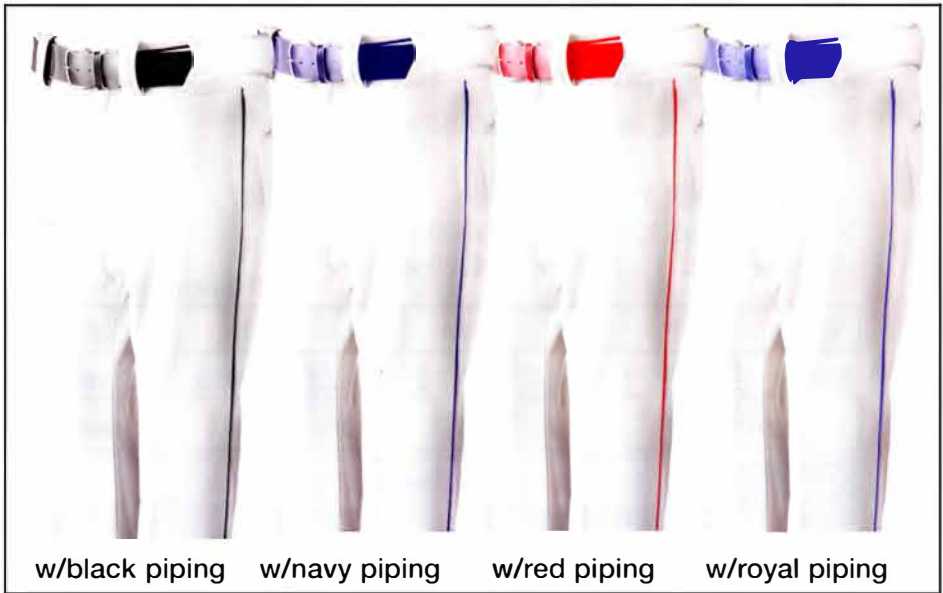

w/black piping

w/navy piping

w/red piping

w/royal piping

HEAVYWEIGHT BELT LOOP PANTS W/PIPING

- Relaxed full cut with long inseam & open hemmed bottom.
- Double knit stretch polyester, 12 oz.
- Elastic waistband with pro belt loops.
- YKK zippers w/two snaps.
- Two set-in pockets, Reinforced Knees

Colors: Grey, White w/black, navy, red & royal piping.

YOUTH

BP45 Sizes: XS, S, M, L, XL . . . . . 16.50 ea.

ADULT

BP50 Sizes: S, M, L, XL. . . . . 18.50 ea.
2X . . . . . 21.00 ea.