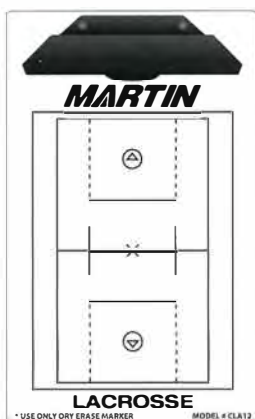

LACROSSE
CLA12 Full field on one side, half field on backside. . . .9.50 ea.