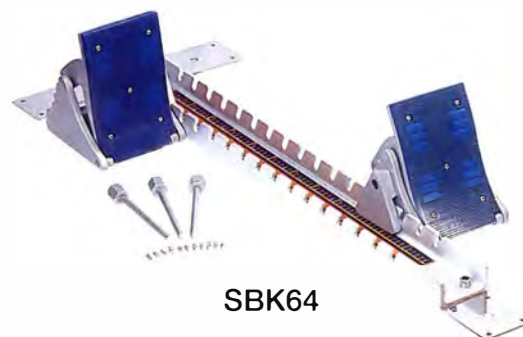

STARTING BLOCK
SBK64 Championship Model 4" wide PVC rubber mounted pedals with easy spring adjustment at four different angles, 3" aluminum rail with thick slotted channel, anchor pins & all weather spikes included. . . . . 220.00 ea.