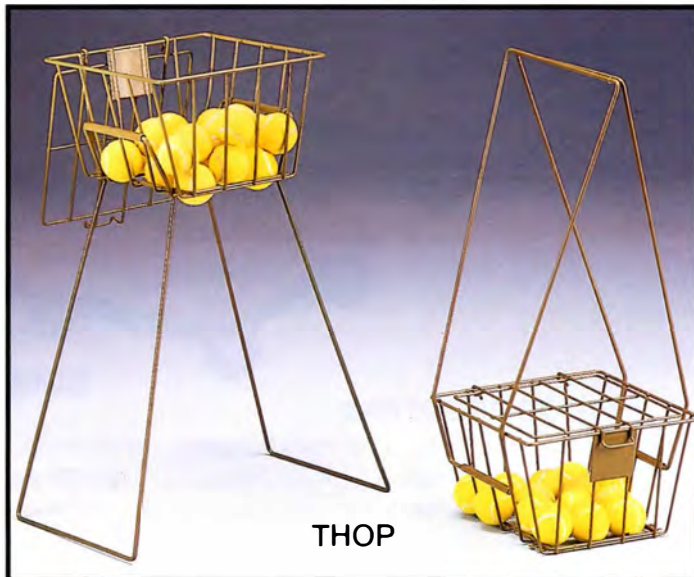

..... 182.00 ea.

TENNIS HOPPER

THOP Holds 70 balls, can be used as ball retriever or handles can be folded down for ball dispenser. . 42.00 ea.

TS1

TS1 TENNIS CENTER STRAP

Fine quality 2 1/8" nylon webbing. Adjustable with snap-hook.