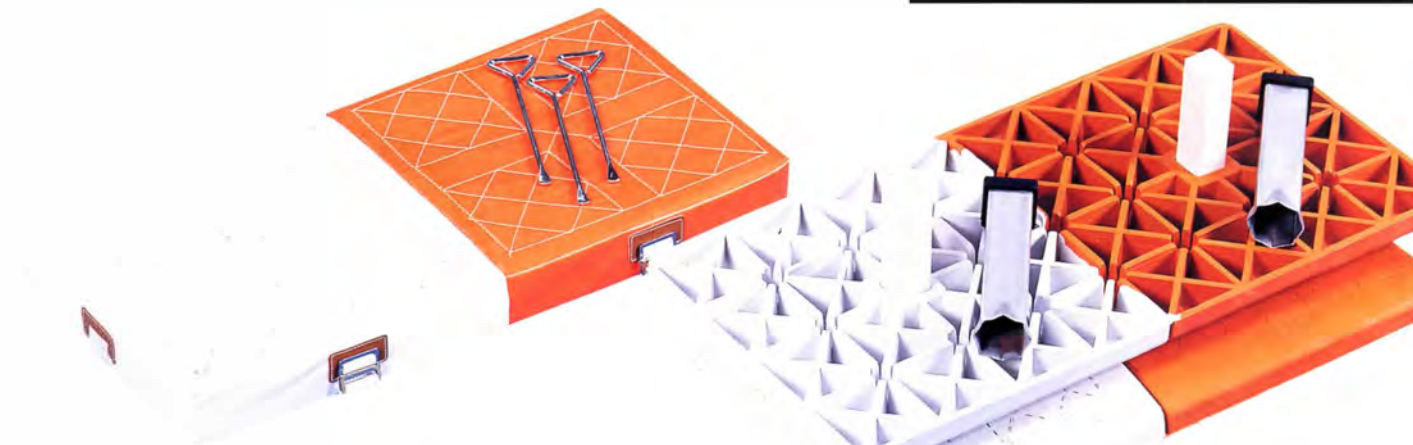

HPE3 Home Plate Extension...13.50 ea.

double first bases

DFB53 Double First Base, reduces risk of collision, 30" x 15" x 3", quilted vinyl coated nylon shell, 3 nylon web straps and 3 spikes. 50.00 ea.

NEW